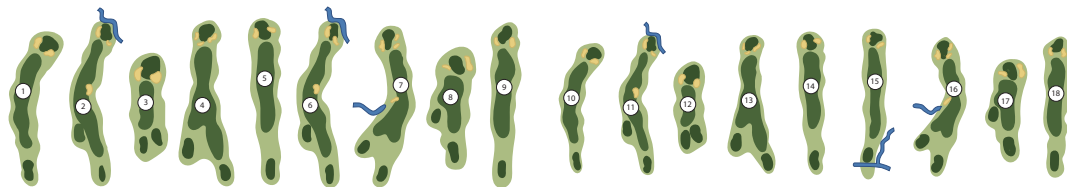

LAKEVIEW COUNTRY CLUB

Bayles Lake • 147 E 200 North Rd. • Loda, IL 60948
(217) 386-2335 • *Member, U.S.G.A.*

**USGA RULES GOVERN ALL PLAY
EXCEPT WHERE MODIFIED BY LOCAL RULES**

LOCAL RULES

- All players must register at the pro shop.
- All players must have their own clubs.
- No motorized golf carts between traps and greens.
- **Out of Bounds:**
marked by white stakes - loss of distance + 1 stroke.
- **Yard Markers:**
BLUE: 200 Yds. / WHITE: 150 Yds. / RED: 100 Yds.
- Lost Ball: Loss of Distance + 1 stroke.
- Starting point will be first tee, except with permission of pro shop.
- Slow Players: Please allow faster players to play through.
- All divots & ball marks on greens must be repaired and all traps raked after being in sand.

HOLE	1	2	3	4	5	6	7	8	9	OUT	10	11	12	13	14	15	16	17	18	IN	TOT	HCP	NET
Regular Yds. <i>70.0-118</i>	387	477	168	348	389	543	410	198	362	3282	404	367	130	436	413	473	344	133	378	3078	6360		
Handicap	5	13	15	17	7	1	3	9	11		4	12	18	2	6	10	14	16	8				
PAR	4	5	3	4	4	5	4	3	4	36	4	4	3	4	4	5	4	3	4	35	71		
Ladies Yds. <i>68.9-112</i>	315	394	135	329	296	421	277	143	259	2569	315	348	135	325	296	421	323	127	280	2570	5139		
Handicap	9	1	15	11	3	5	13	17	7		6	2	16	14	10	8	4	18	12				